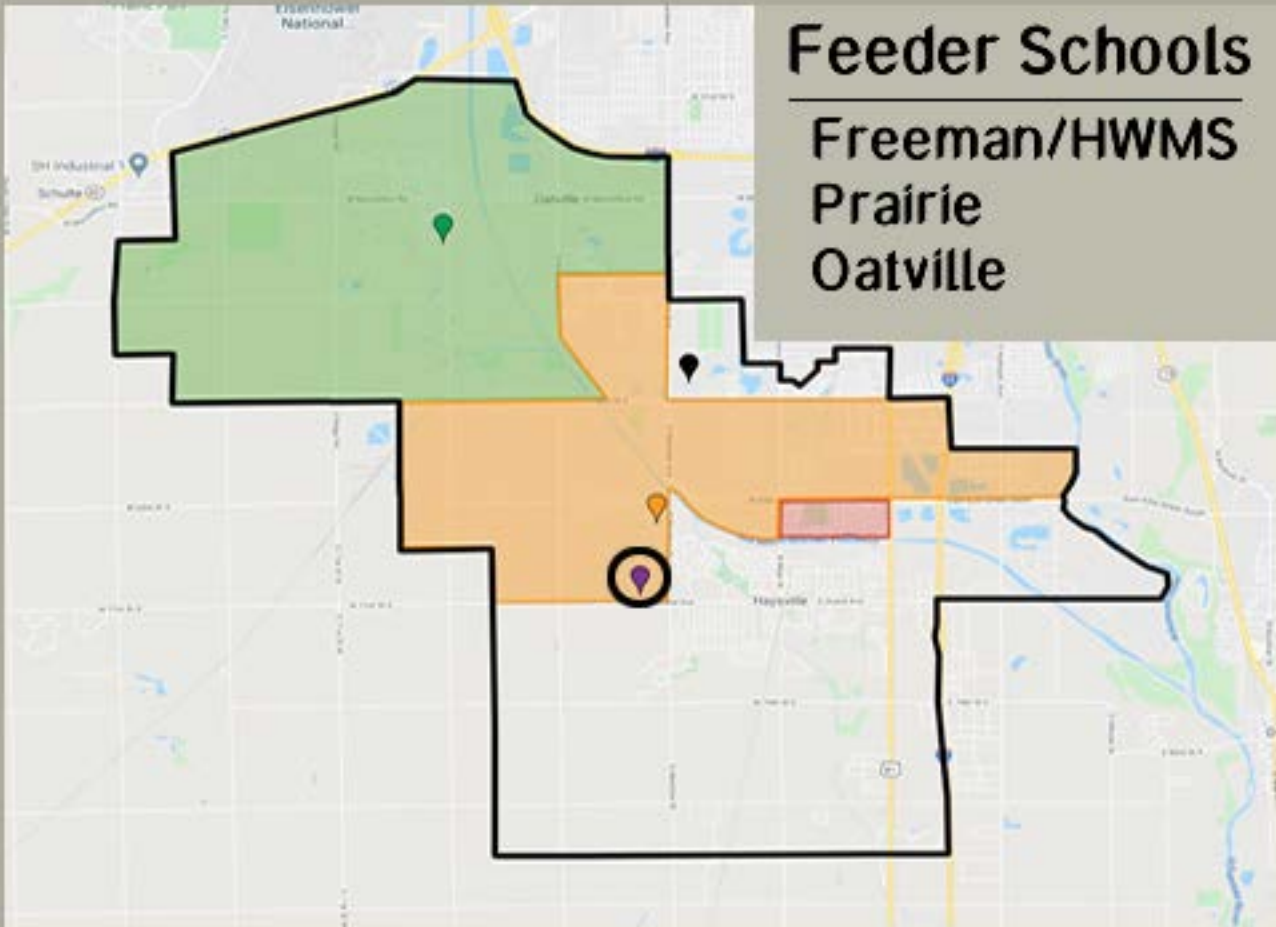

USD 261 HAYSVILLE BOUNDARIES

CAMPUS HIGH SCHOOL BOUNDARY MAP

Feeder Schools

- Freeman/HMS
- Nelson
- Rex
- Ruth Clark

HAYSVILLE MIDDLE BOUNDARY MAP

Feeder Schools

- Freeman/HWMS
- Prairie
- Oatville

HAYSVILLE WEST MIDDLE BOUNDARY MAP

FREEMAN ELEMENTARY BOUNDARY MAP

NELSON ELEMENTARY BOUNDARY MAP

OATVILLE ELEMENTARY BOUNDARY MAP

PRAIRIE ELEMENTARY BOUNDARY MAP

REX ELEMENTARY BOUNDARY MAP

RUTH CLARK ELEMENTARY BOUNDARY MAP