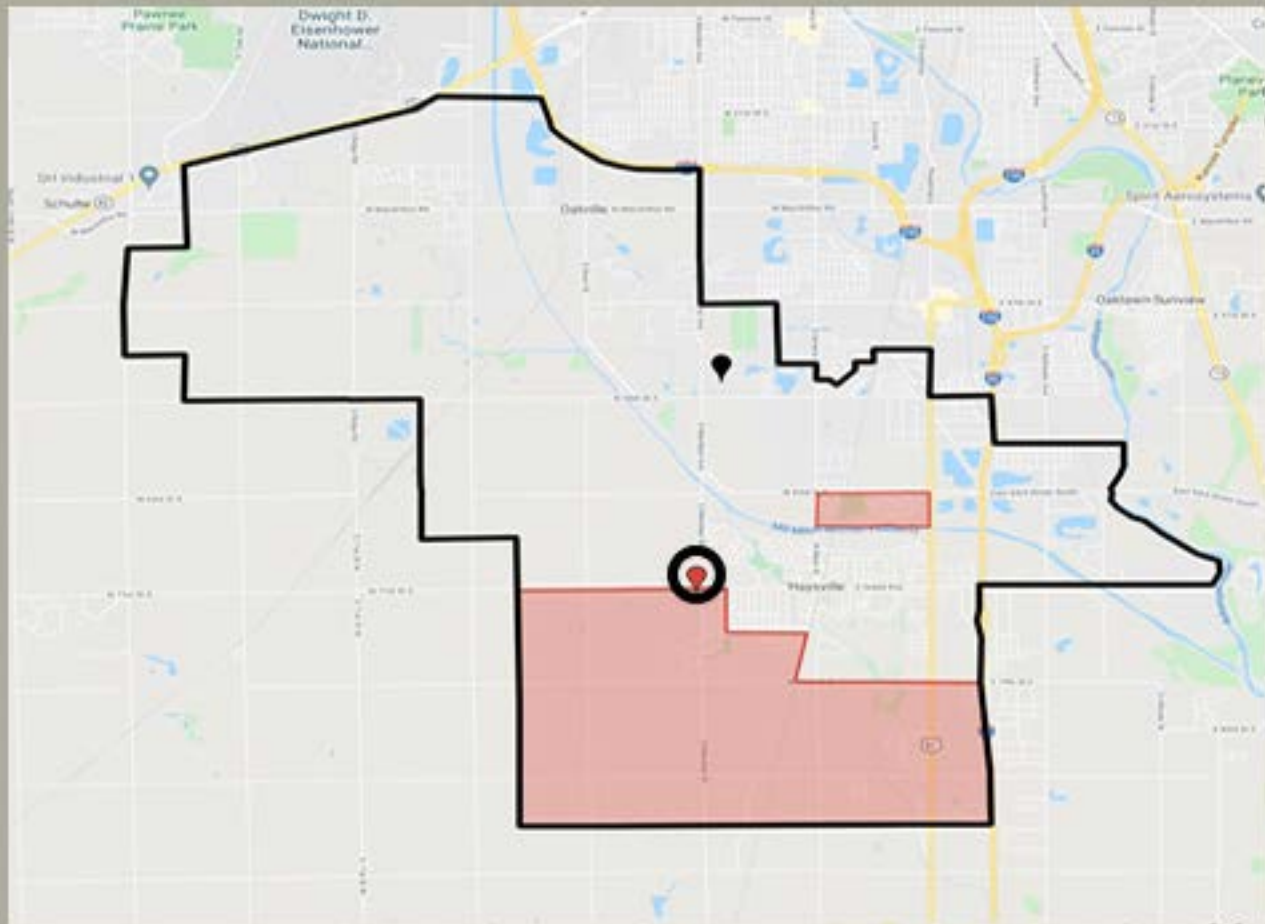

USD 261 HAYSVILLE BOUNDARIES

CAMPUS HIGH SCHOOL BOUNDARY MAP

Feeder Schools

- Freeman/HMS
- Nelson
- Rex
- Ruth Clark

HAYSVILLE MIDDLE BOUNDARY MAP

Feeder Schools

- Freeman/HWMS
- Prairie
- Oatville

HAYSVILLE WEST MIDDLE BOUNDARY MAP

FREEMAN ELEMENTARY BOUNDARY MAP

NELSON ELEMENTARY BOUNDARY MAP

OATVILLE ELEMENTARY BOUNDARY MAP

PRAIRIE ELEMENTARY BOUNDARY MAP

REX ELEMENTARY BOUNDARY MAP

RUTH CLARK ELEMENTARY BOUNDARY MAP