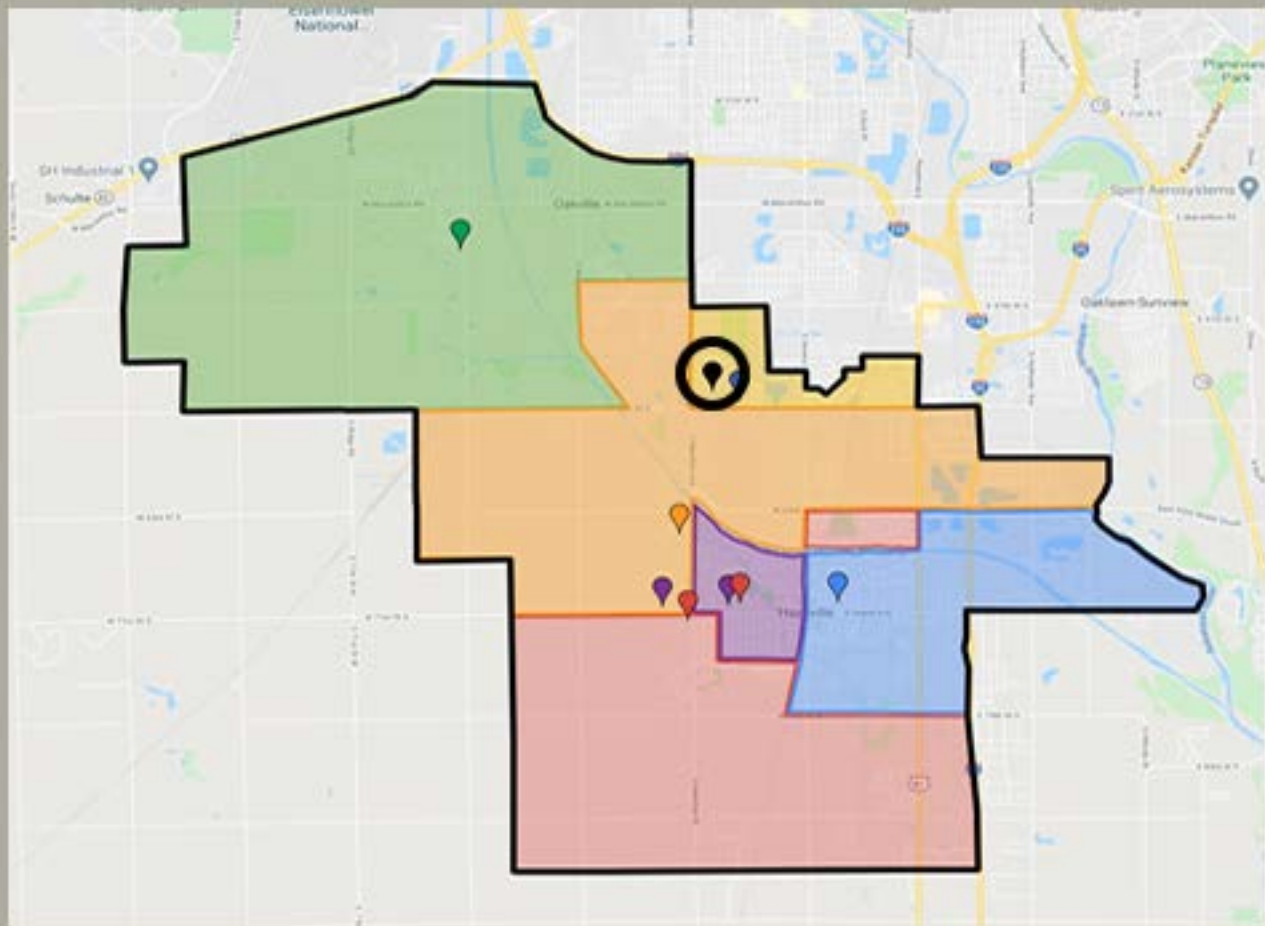

USD 261 HAYSVILLE BOUNDARIES

CAMPUS HIGH SCHOOL BOUNDARY MAP

Feeder Schools

- Freeman/HMS
- Nelson
- Rex
- Ruth Clark

HAYSVILLE MIDDLE BOUNDARY MAP

Feeder Schools

- Freeman/HWMS
- Prairie
- Oatville

HAYSVILLE WEST MIDDLE BOUNDARY MAP

FREEMAN ELEMENTARY BOUNDARY MAP

NELSON ELEMENTARY BOUNDARY MAP

OATVILLE ELEMENTARY BOUNDARY MAP

PRAIRIE ELEMENTARY BOUNDARY MAP

REX ELEMENTARY BOUNDARY MAP

RUTH CLARK ELEMENTARY BOUNDARY MAP